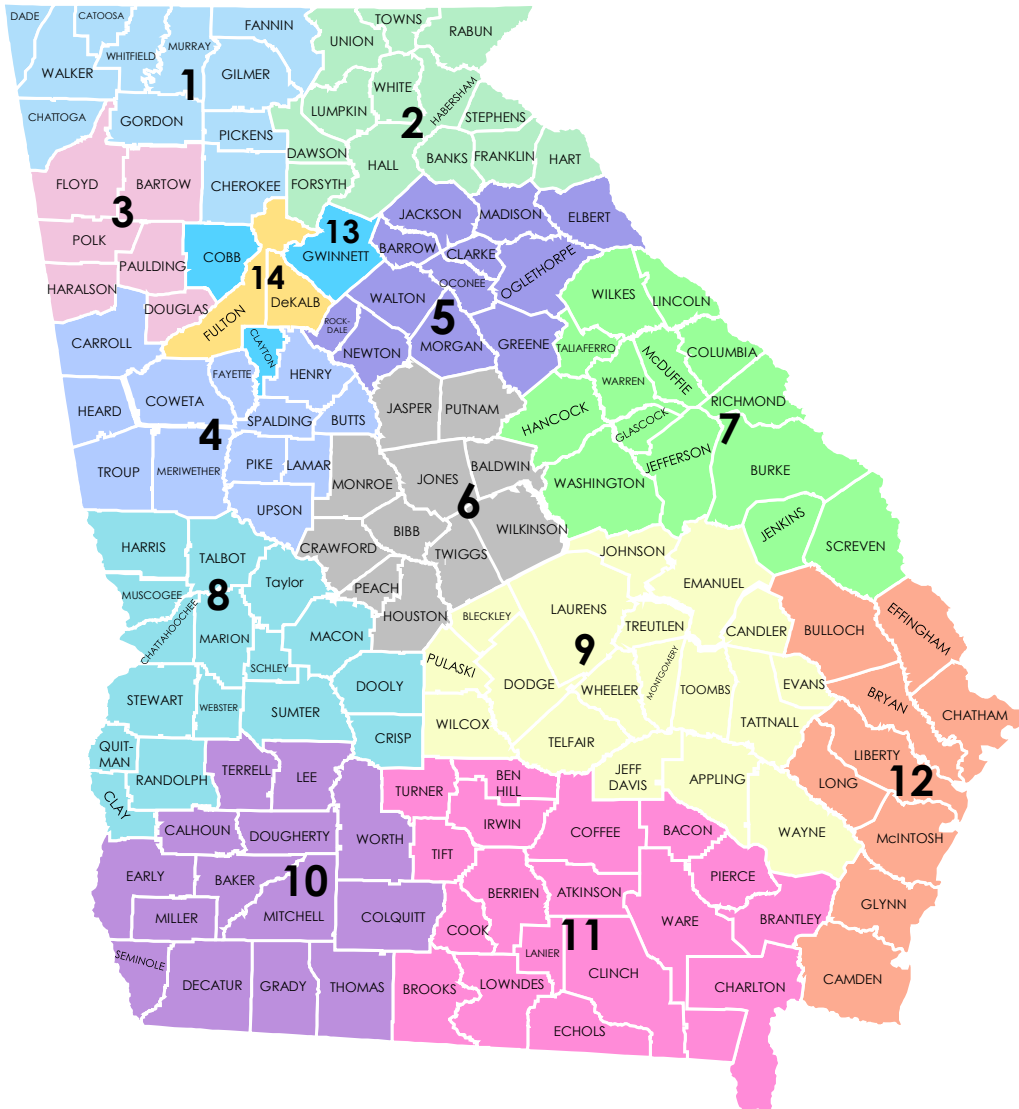

DFCS Regions | Child Welfare

Region 1: Danny Nuckolls

Catoosa, Chattooga, Cherokee, Dade, Fannin, Gilmer, Gordon, Murray, Pickens, Walker, Whitfield

Region 2: Latisha Flesher

Banks, Dawson, Forsyth, Franklin, Habersham, Hall, Hart, Lumpkin, Rabun, Stephens, Towns, Union, White

Region 3: Jennifer Brogdon

Bartow, Douglas, Floyd, Haralson, Paulding, Polk

Region 4: Jason Airman

Butts, Carroll, Coweta, Fayette, Heard, Henry, Lamar, Meriwether, Pike, Spalding, Troup, Upson

Region 5: Siobhan Ming

Barrow, Clarke, Elbert, Greene, Jackson, Madison, Morgan, Newton, Oconee, Oglethorpe, Rockdale, Walton

Region 6: Shay Thornton

Baldwin, Bibb, Crawford, Houston, Jasper, Jones, Monroe, Peach, Putnam, Twiggs, Wilkinson

Region 12: Vacant

Bryan, Bulloch, Camden, Chatham, Effingham, Glynn, Liberty, Long, McIntosh

Region 13: Travis Moses

Clayton, Cobb, Gwinnett

Region 14: Kristen Toliver

DeKalb, Fulton

Regional Directors noted in Blue